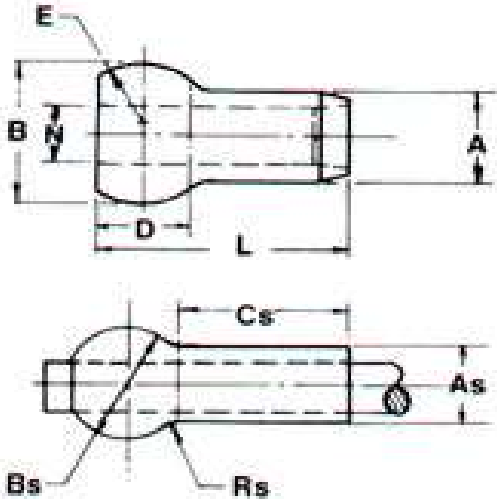

### Single Shank Ball

Part Number	Cable Diameter	A	As	B	Bs Spherical	Cs	D	E	L	N	Rs	Lbs/pc
MS20664C2	1/16	.132	.112	.212	.190	.156	.114	.0825	.2685	.073	.014	.0019
MS20664C3	3/32	.168	.143	.282	.253	.234	.152	.110	.384	.104	.019	.005
MS20664C4	1/8	.223	.190	.350	.315	.313	.1895	.137	.500	.139	.023	.0075
MS20664C5	5/32	.259	.222	.424	.379	.391	.2275	.165	.616	.169	.028	.01
MS20664C6	3/16	.298	.255	.492	.442	.469	.2645	.192	.730	.201	.033	.015

### Plain Ball

Part Number	Cable Diameter	A	B	C	D	E	F Sphere	Lbs/pc
BACT14B-1	1/32	.211 .208	.035 .038	.141 .137	.026 .016	.083 .073	.1905 .1875	.002
BACT14B-1.5	3/64	.211 .208	.053 .057	.141 .137	.026 .016	.083 .073	.1905 .1875	.0019
BACT14B-2	1/16	.211 .208	.190	.141 .137	.026 .016	.083 .073	.1905 .1875	.0017
BACT14B-3	3/32	.288 .284	.106 .102	.174 .170	.041 .031	.099 .089	.317 .312	.004
BACT14B-4	1/8	.355 .351	.143 .139	.190 .184	.041 .031	.142 .134	.317 .312	.006
BACT14B-5	5/32	.429 .425	.175 .171	.227 .222	.041 .031	.170 .160	.380 .375	.009
BACT14B-6	3/16	.498 .493	.207 .203	.264 .259	.041 .031	.197 .187	.442 .437	.01